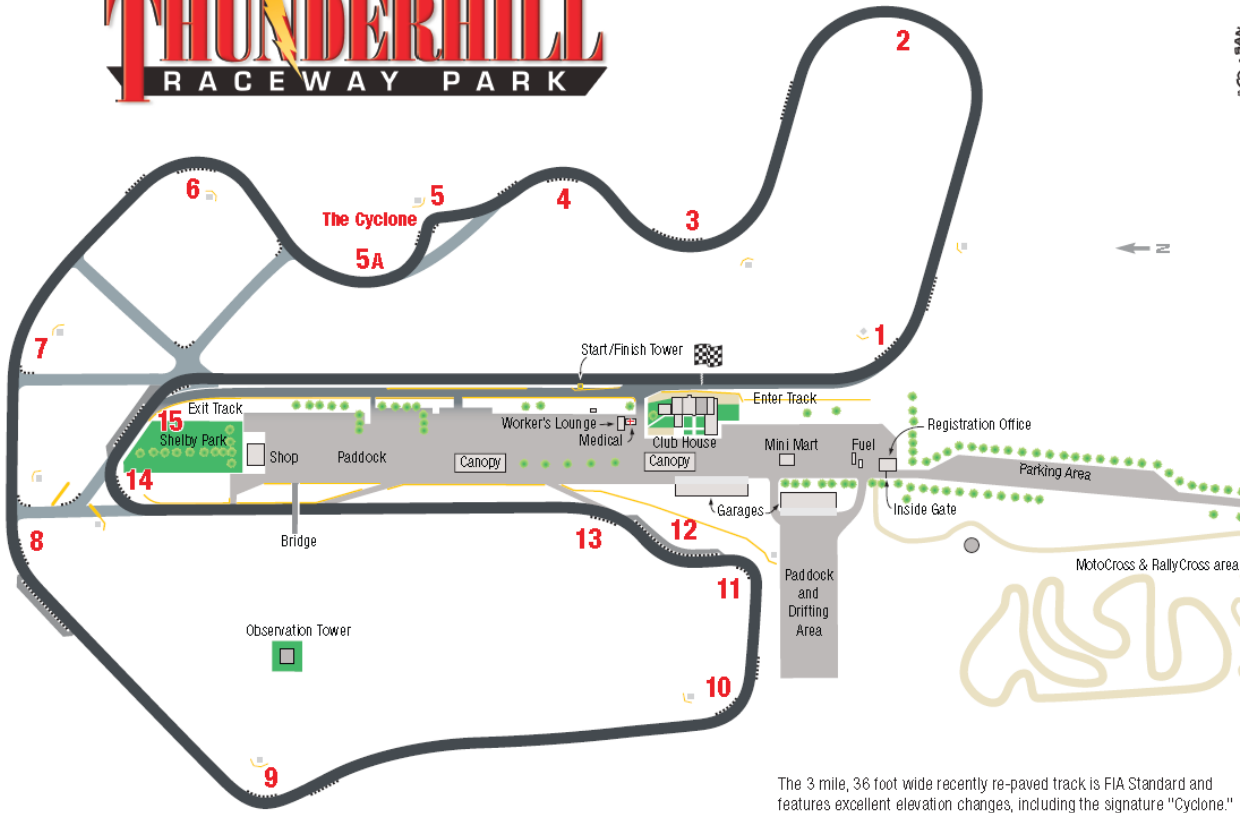

THUNDERHILL RACEWAY PARK

The 3 mile, 36 foot wide recently re-paved track is FIA Standard and features excellent elevation changes, including the signature "Cyclone."

Turn	Gear	Braking	Entry	Midcorner	Exit
1					
2					
3					
4					
5					
6					
7					
8					
9					
10					
11					
12					
13					
14					
15					

THUNDERHILL TRACEWAY PARK

The 3.6 mile, 36 foot wide re-paved track is FIA Standard and features excellent elevation changes, including the signature "Cyclone."