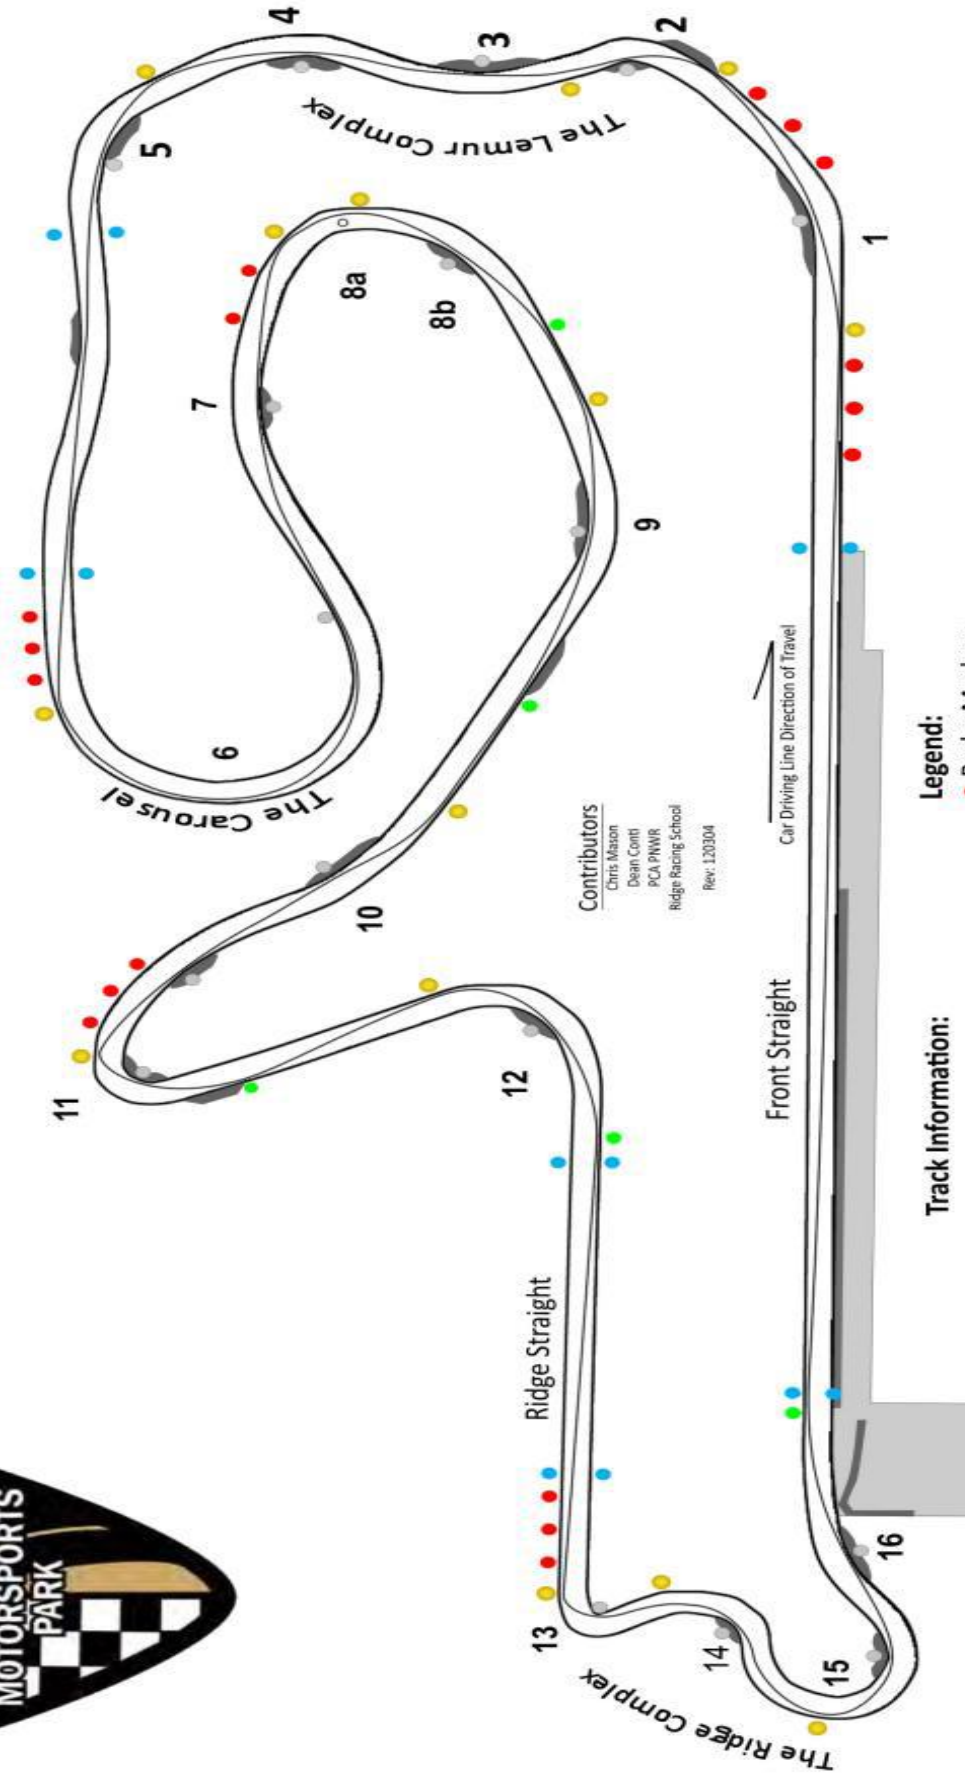

Driving School Track Guide **RIDGE** RACING SCHOOL

Turn	Gear	Braking	Entry	Midcorner	Exit
1					
2					
3					
4					
5					
6					
7					
8					
9					
10					
11					
12					
13					
14					
15					
16					

Comments / Areas to work on:

Driving School Track Guide

Contributors
 Chris Mason
 Dean Conti
 PCA PNWR
 Ridge Racing School
 Rev: 120304

- Legend:**
- Brake Markers
 - Let-By Zone
 - Turn-In
 - Apex
 - Turn Exit

Track Information:

- Width: 40'
- Curbing: Smooth Concrete
- Length: 2.47 miles
- Front Straight: 1/2 mile