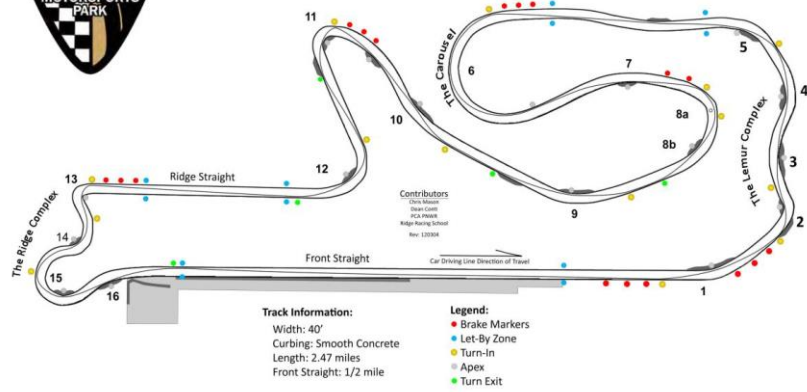

Driving School Track Guide **RIDGE** RACING SCHOOL

Turn	Gear	Braking	Entry	Midcorner	Exit
1					
2					
3					
4					
5					
6					
7					
8					
9					
10					
11					
12					
13					
14					
15					
16					

Comments / Areas to work on:

Driving School Track Guide

Contributors
 Chris Mason
 Dean Conti
 PCA PNWR
 Ridge Racing School
 Rev: 120304

- Legend:**
- Brake Markers
 - Let-By Zone
 - Turn-In
 - Apex
 - Turn Exit

Track Information:

- Width: 40'
- Curbing: Smooth Concrete
- Length: 2.47 miles
- Front Straight: 1/2 mile