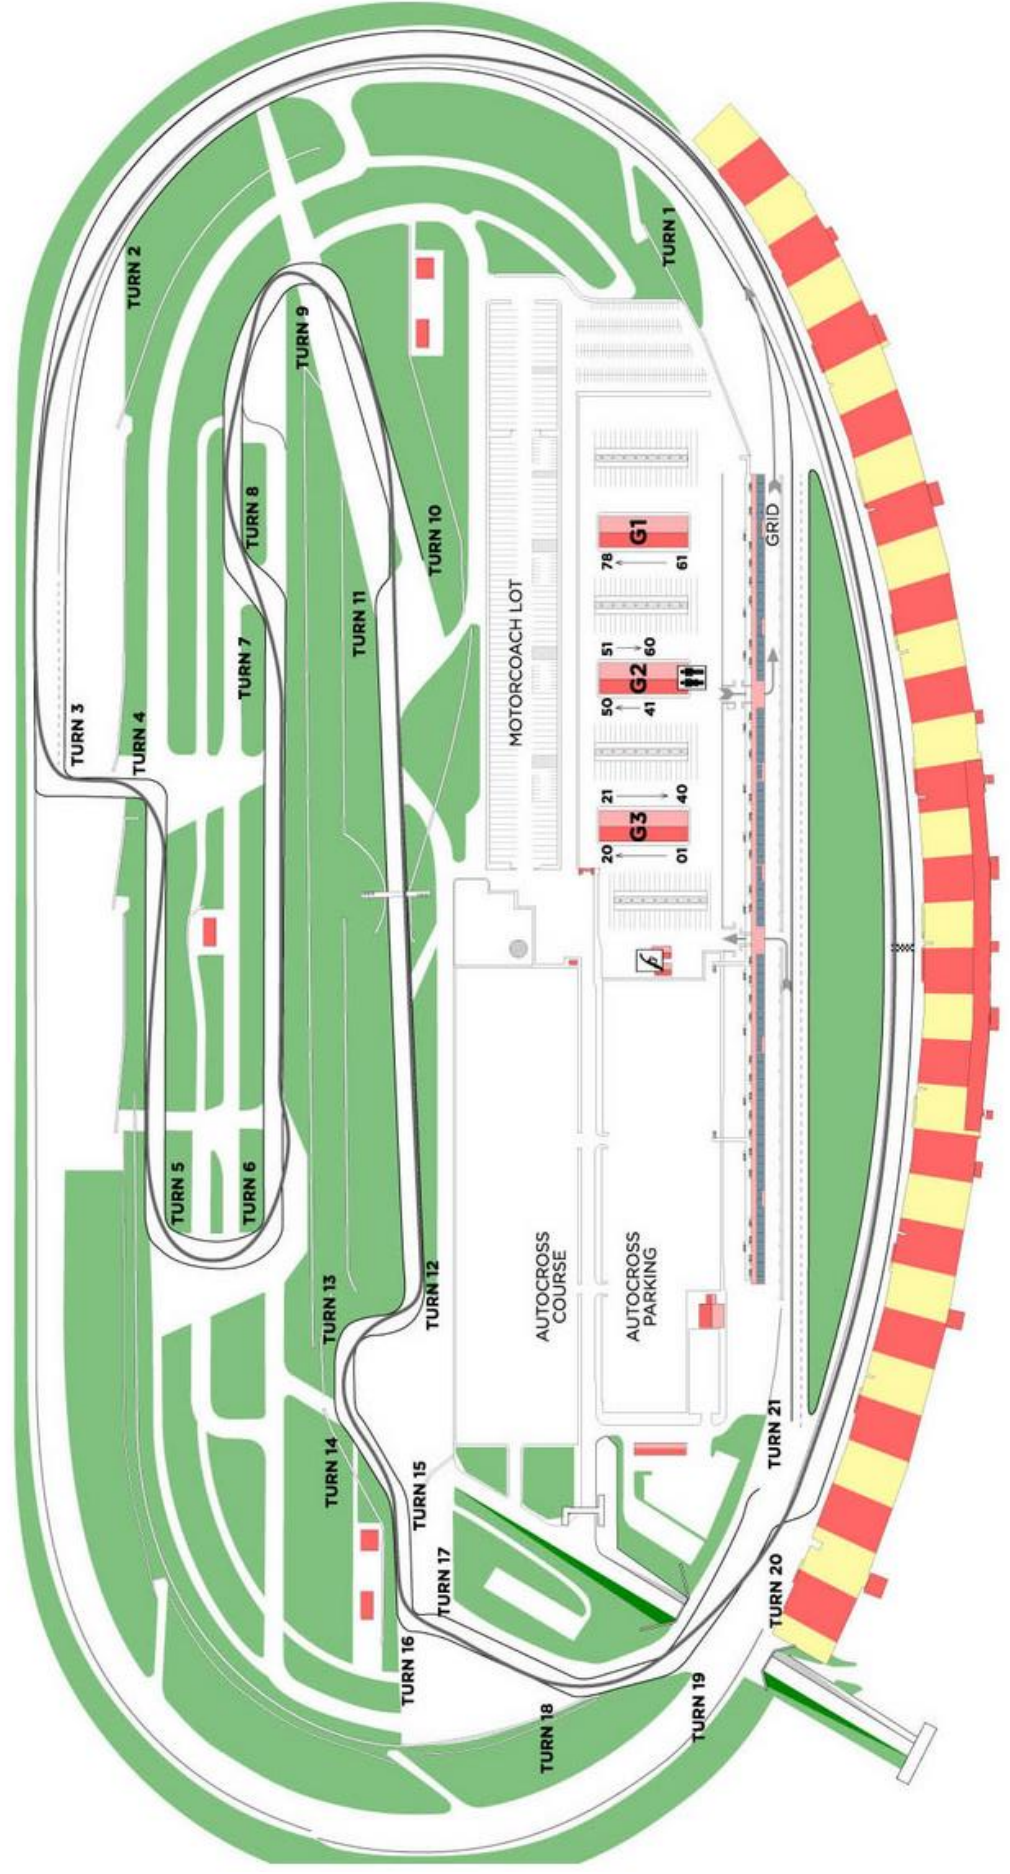

"ROVAL" AUTO COMPETITION COURSE

Turn	Gear	Braking	Entry	Midcorner	Exit
1					
2					
3					
4					
5					
6					
7					
8					
9					
10					
11					
12					
13					
14					
15					
16					
17					
18					
19					
20					
21					

Auto Club Speedway (Fontana) Pro Course - "ROVAL" CCW (Saturday)

"ROVAL" AUTO COMPETITION COURSE